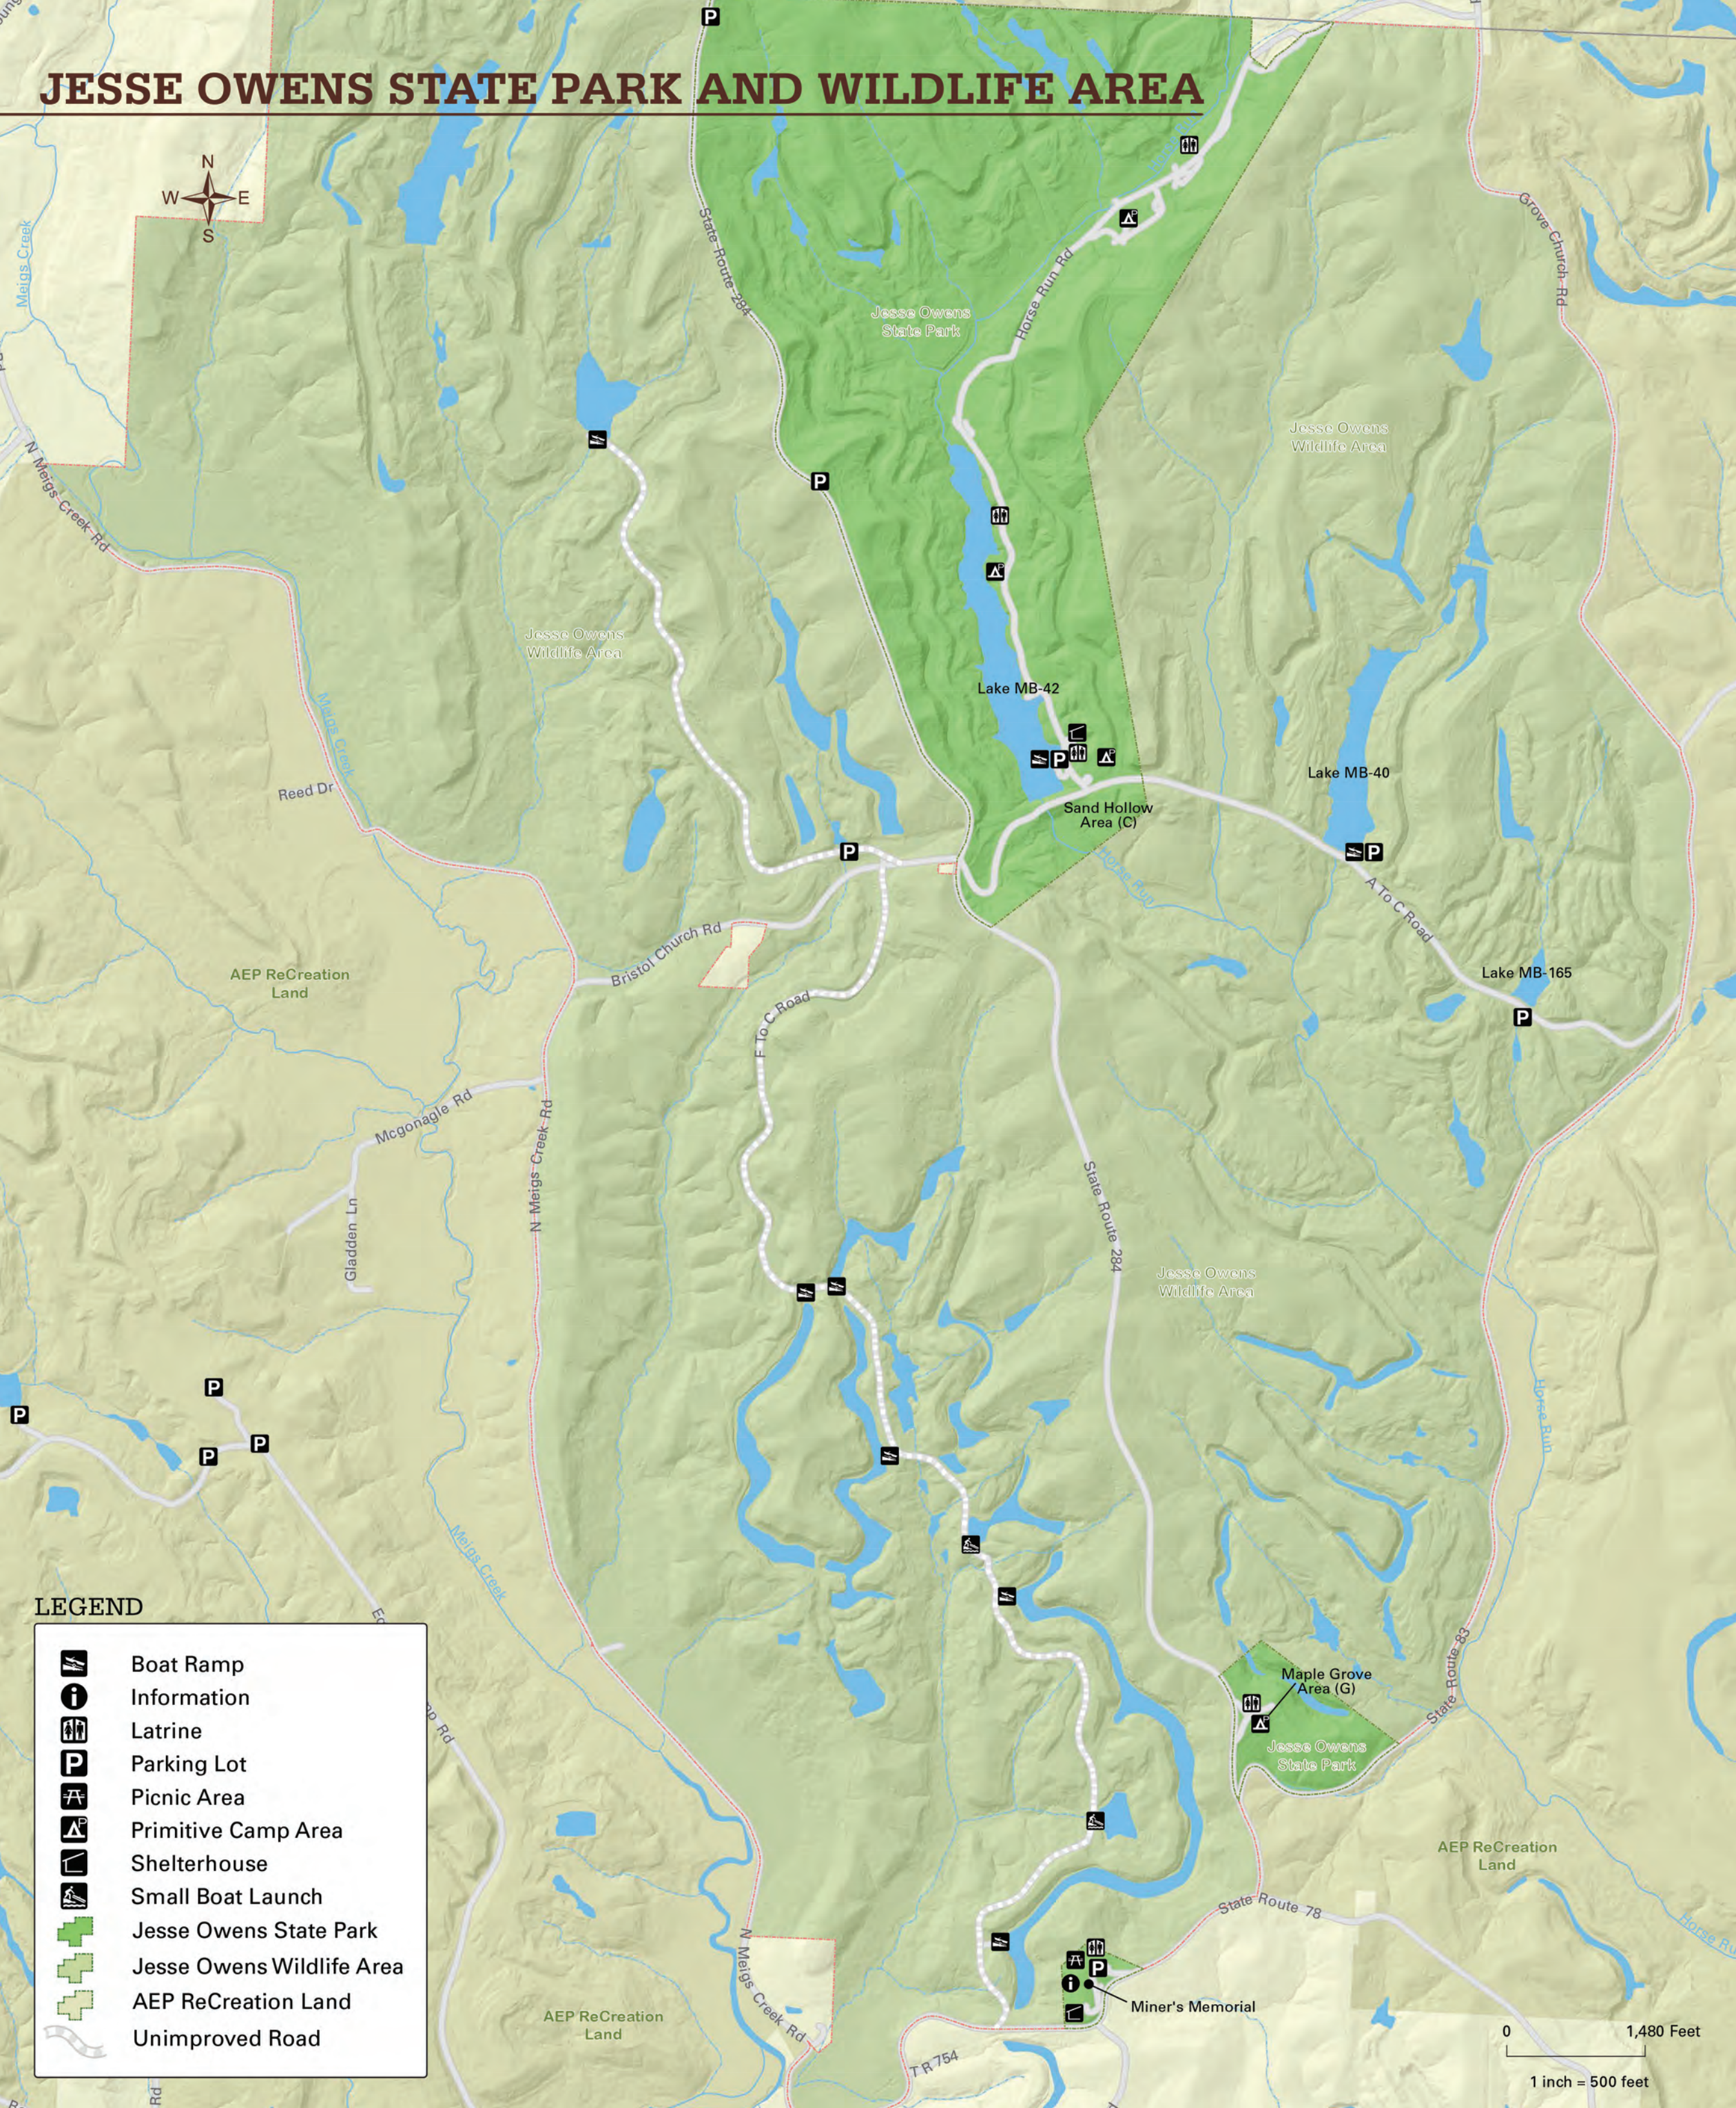

JESSE OWENS STATE PARK AND WILDLIFE AREA

LEGEND

	Boat Ramp
	Information
	Latrine
	Parking Lot
	Picnic Area
	Primitive Camp Area
	Shelterhouse
	Small Boat Launch
	Jesse Owens State Park
	Jesse Owens Wildlife Area
	AEP ReCreation Land
	Unimproved Road

0 1,480 Feet
1 inch = 500 feet